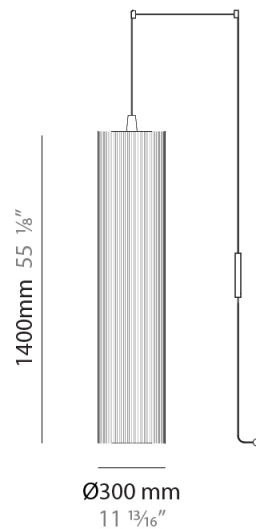

SWING SUSPENSION

D51004- -

base number   Finish Options   Finish Options

1. To build a product code in our configurator select the specify button on the base model # product page
2. To build a manual product code on this datasheet choose from the options listed below in blue font and add the suffix to the base model #

GENERAL

Series: Swing
Partner: Fambuena
Division: Design
Installation: Suspension
Product Type: Pendant
Mounting Location: Ceiling
Light Distribution: Direct

PHYSICAL

Shape: Cylinder
Diameter (mm): 300
Diameter (in): 11 ¹³/₁₆
Height (mm): 1400
Height (in): 55 ¹/₈
Diffuser: Cotton Strand Shade
Fixture Finish: WHI / BLK / RED / GRN / CRE / RUS / VIO / LIL
Holder Finish: Chrome
Fixture Material: Cotton / Metal
Primary Material: Fabric
Cable Details: Max. Cable Length 8500mm / 335"

ELECTRICAL

Number of Lamps: 1
Lamp Type: LED Retrofit
Bulb Included: Bulb Not Included
Max. Wattage Per Lamp (W): 7
Lamp Base: E26
Input Voltage (V): 120
Upon Request: 277Vac / GU24

LED

OPTICAL

RATINGS AND CERTIFICATIONS

Certified By: Certified for North American Standards
IP rating: IP20

PROJECT
TYPE
SPECIFIER
QUANTITY
DATE